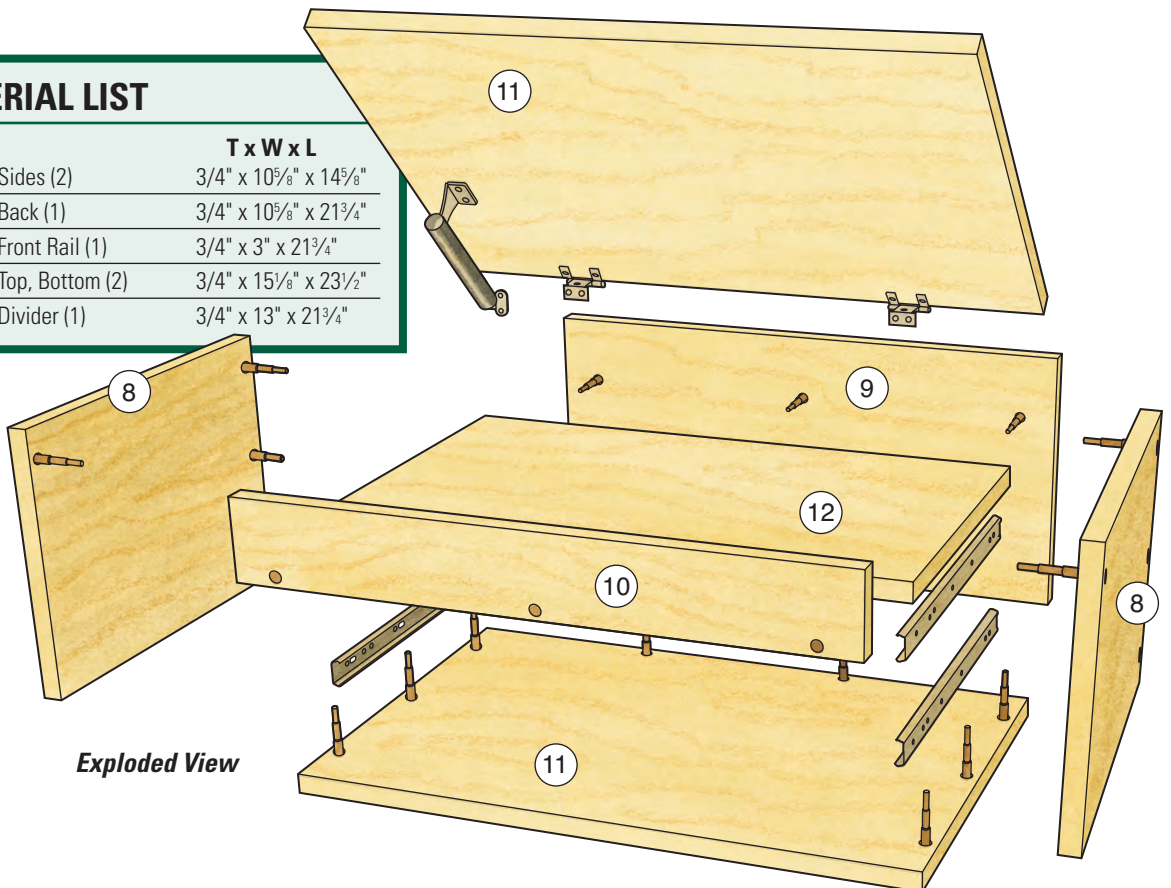

Exploded View

MATERIAL LIST

	T x W x L
1 Top Drawer Sides (2)	1/2" x 2 3/4" x 13"
2 Bottom Drawer Sides (2)	1/2" x 4 1/2" x 13"
3 Top Drawer Back (1)	1/2" x 2 3/4" x 20 3/4"
4 Bottom Drawer Back (1)	1/2" x 4 1/2" x 20 3/4"
5 Top Drawer Front (1)	3/4" x 2 3/4" x 21 1/2"
6 Bottom Drawer Front (1)	3/4" x 4 1/2" x 21 1/2"
7 Drawer Bottoms (2)	1/4" x 13" x 20 1/4"

MATERIAL LIST

	T x W x L
8 Chest Sides (2)	3/4" x 10 5/8" x 14 5/8"
9 Chest Back (1)	3/4" x 10 5/8" x 21 3/4"
10 Chest Front Rail (1)	3/4" x 3" x 21 3/4"
11 Chest Top, Bottom (2)	3/4" x 15 1/8" x 23 1/2"
12 Chest Divider (1)	3/4" x 13" x 21 3/4"

Exploded View