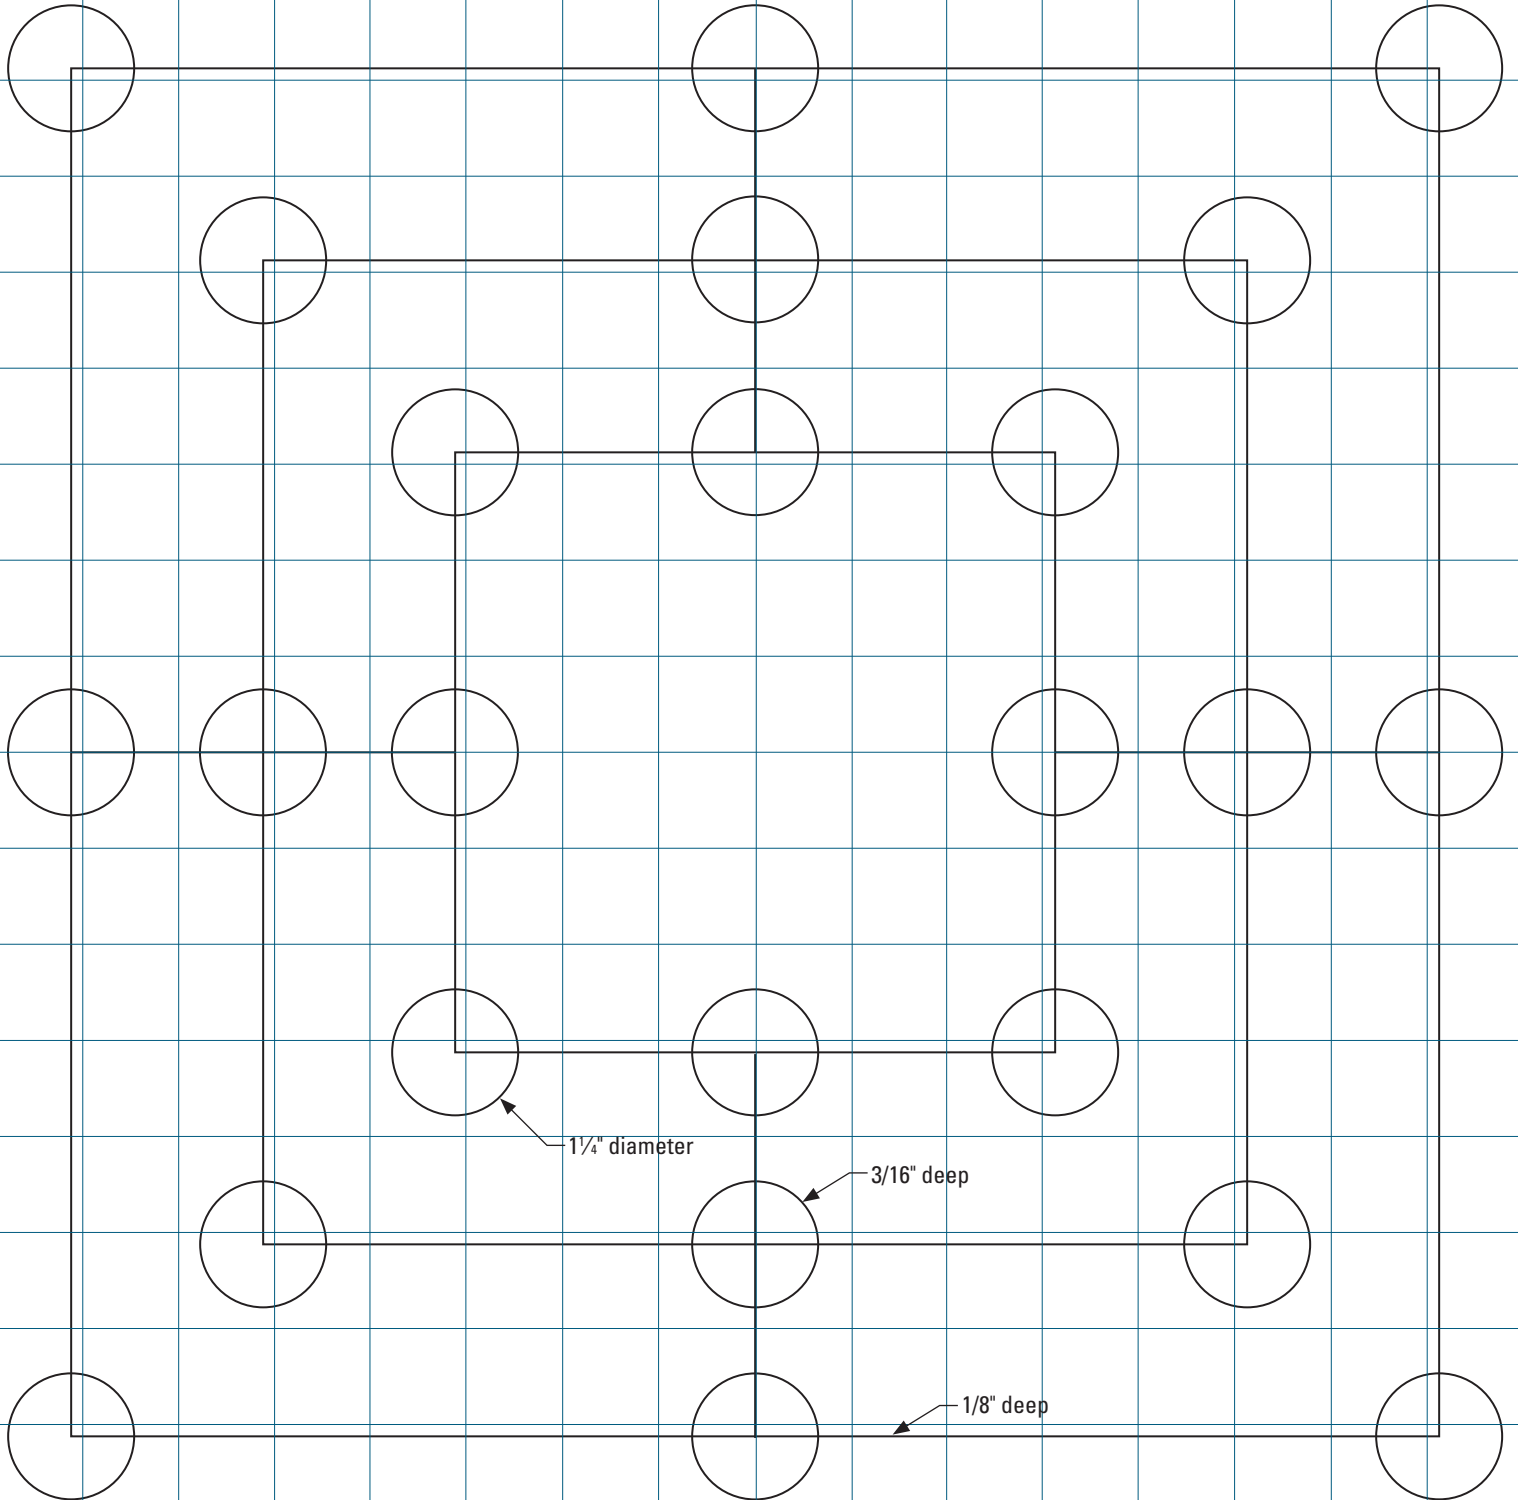

Each square = 1"

Each square = 1"

Each square = 1"

WOODWORKER'S JOURNAL

America's leading woodworking authority™

Game Table Trio

November/December 2019

Hole pattern is the same
as Rockler's Cribbage
Drilling Template
#51133

Each square = 1"